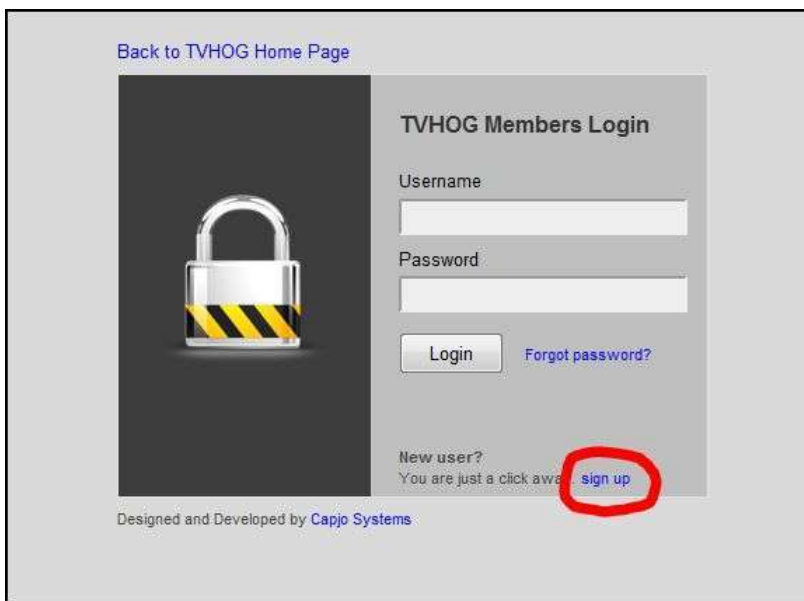

1. Click on the 'Members' Area' button on any page - see below:

You should now see the members' security screen - see below:

Click the 'sign up' link circled in red above. This will take you to the sign up security screen - see below: